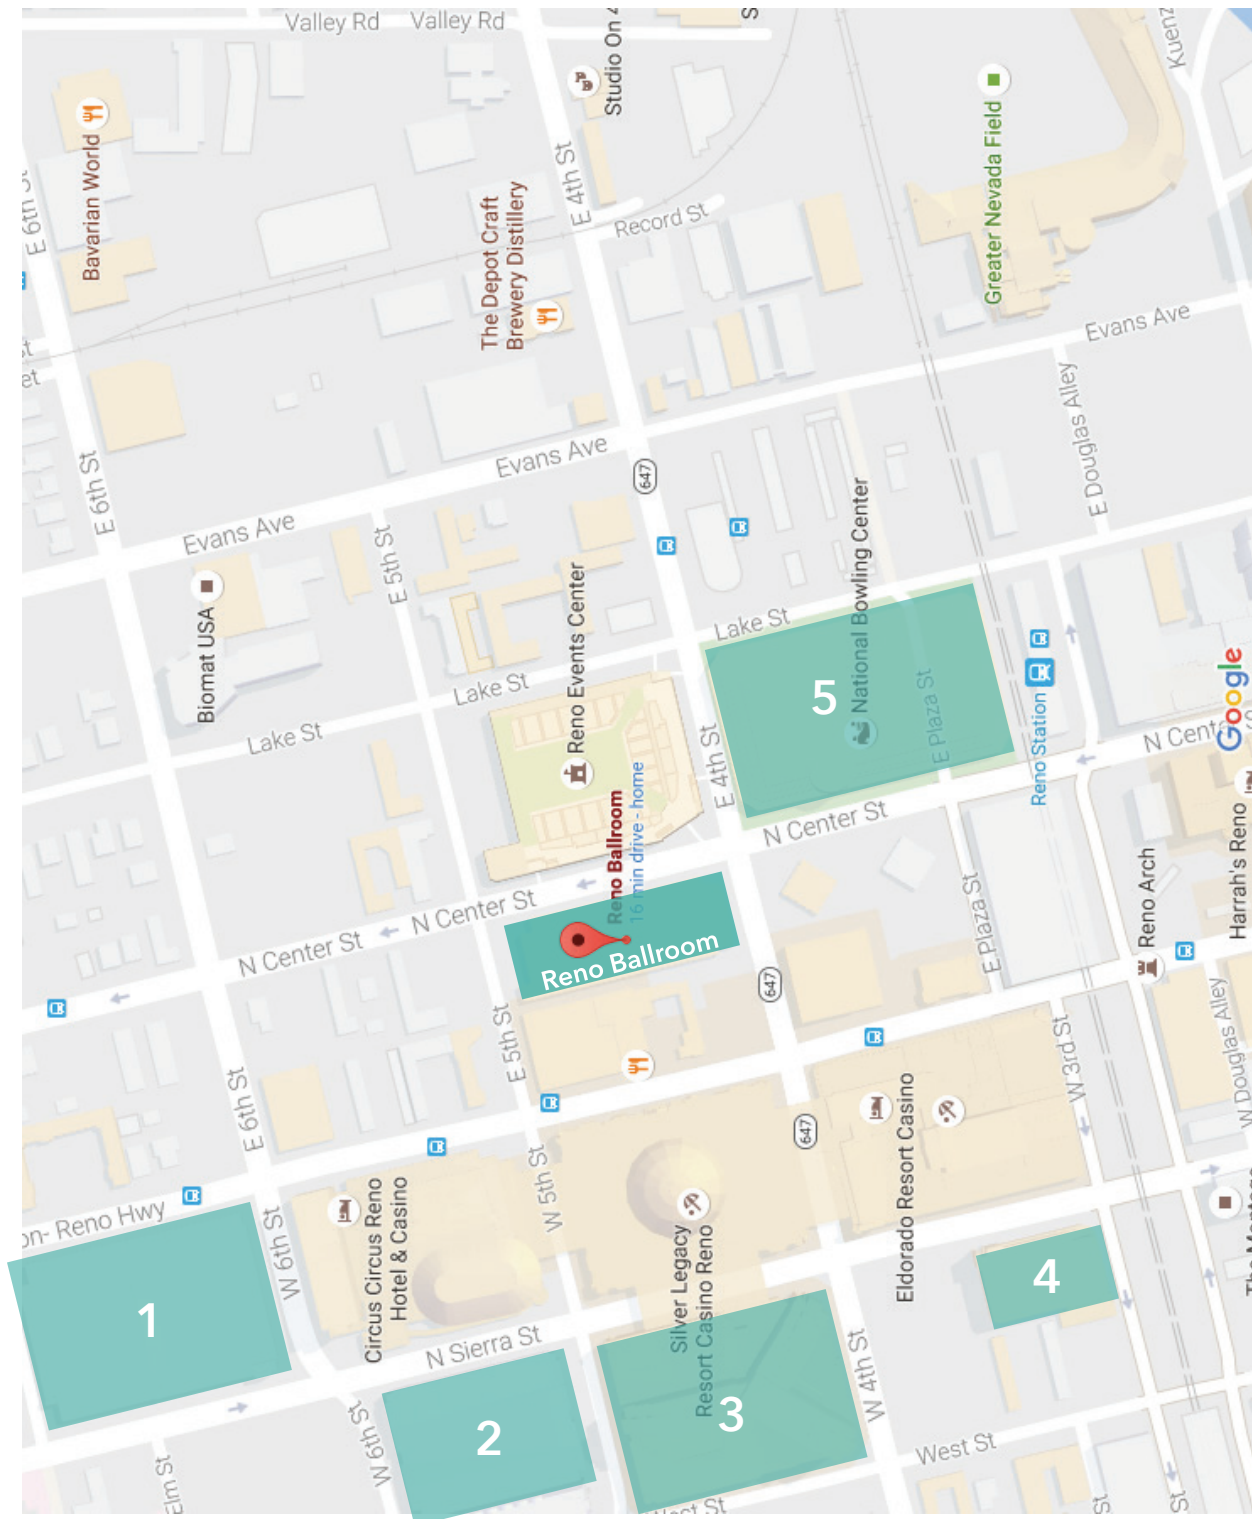

HOPE FIRST DAY

NOVEMBER 13 • 11am • RENO BALLROOM

Hey there!

HopeFirst Day is coming and we want to make sure you know what you are in for. Because you will have to park downtown, **plan for a short walk**. The map on the back shows areas with **free parking**. You can also park on the street and walk in. Remember, there is no charge for metered parking on Sundays!

Here are more things to know:

- This is the **biggest thing** Grace Church has ever done. **Everyone** who calls Grace home needs to come!
- Arrive early, the **doors open at 10:15am!** You don't want to miss anything!
- There will be one lane closure on Center Street for those who need drop off.
- If you have kids 4 and under, **arrive at 10:15am** to check them in at Grace Kids on location!
- **Kids:** Bring your HopeFirst banks so you can turn them in!
- **Kids check-in** and **handicapped drop-off** is on **Center Street**.
- The **main entrance** is on **Fourth Street**.
- We will distribute **Commitment Cards** there and **fill them out together**.
- **Bring your first fruits offering** and be prepared to **make your 3-year pledge**.
- If you want to give via your phone that day, please **download the Pushpay app** and **set up your account** prior to coming. Text "Pushpay" to 77977 to download. (Watch autocorrect!)
- If you want to sign up for **EFT** for your 3-year pledge, **bring your account information**.
- If you prefer, you can give your first fruits offering **online** prior to coming. Be sure to **select HopeFirst**.
- If you'd like to give your **general giving** that day, be sure it is **clearly marked**.
- **Remember**, all HopeFirst giving is over and above your regular giving.

Free Parking Areas

1. Circus Circus Public Parking
2. Circus Circus Parking Garage
3. Silver Legacy Parking Garage
4. El Dorado Parking Garage
5. National Bowling Stadium Parking Garage